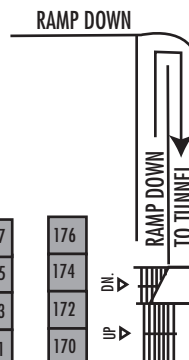

It's Happening in Vegas!