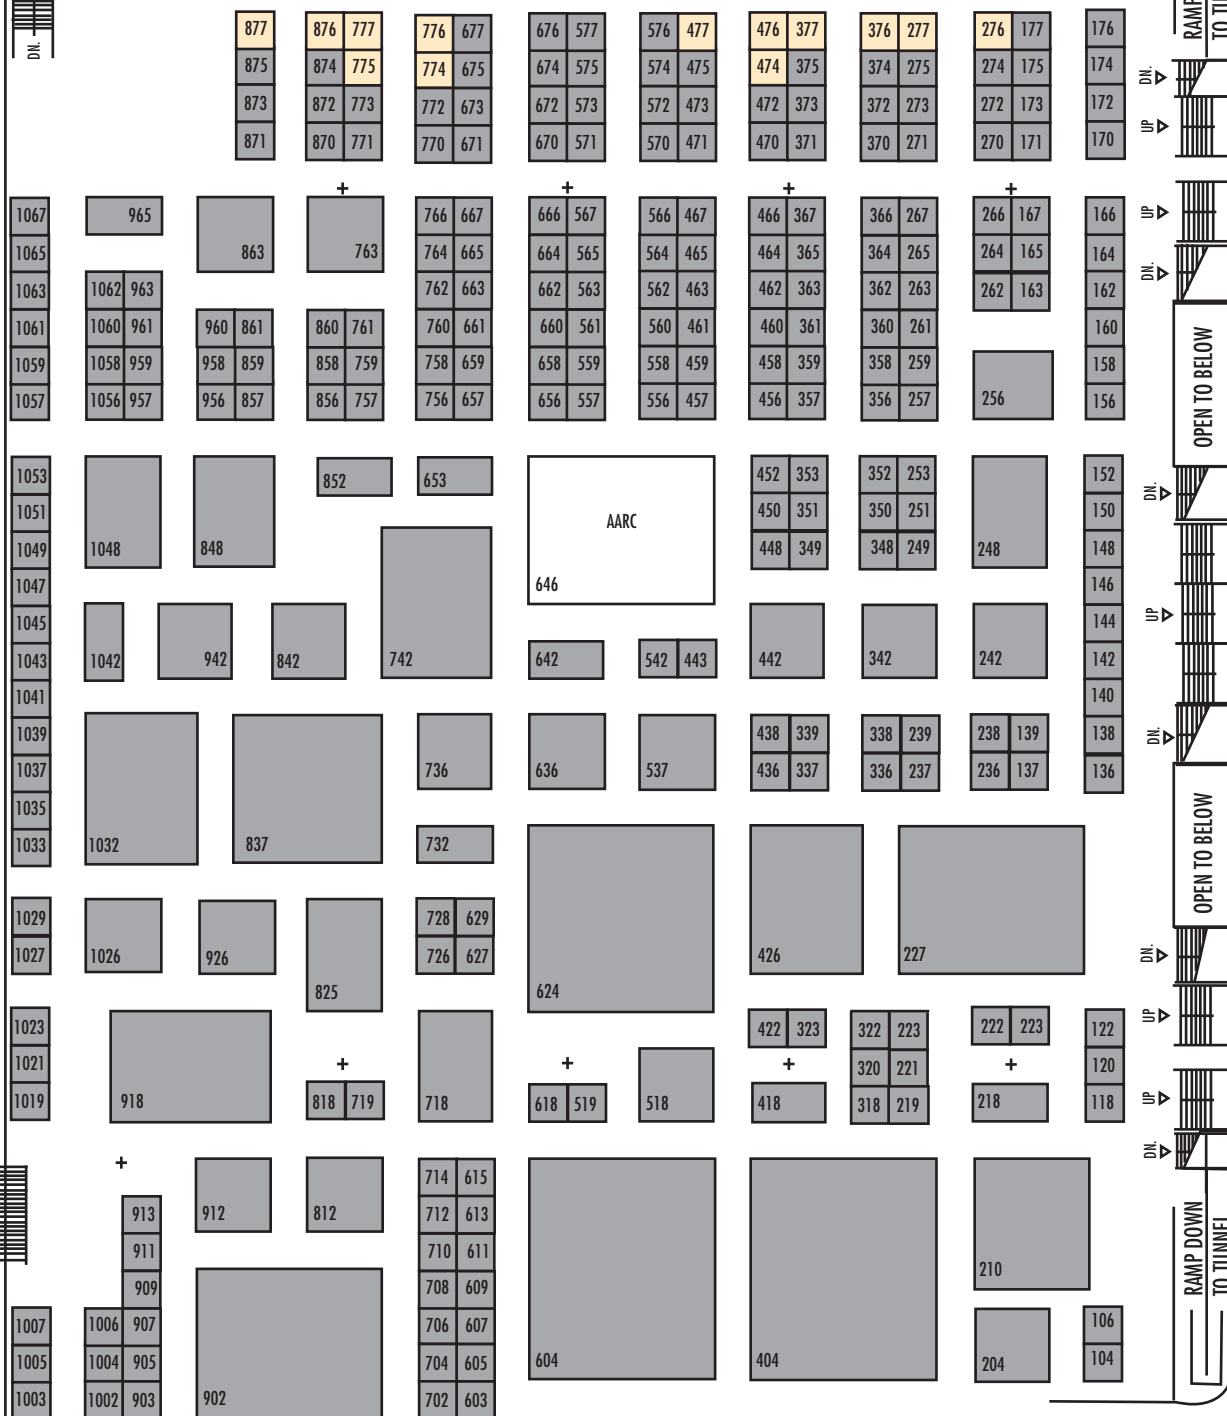

Interior Booth - \$2,885 — Between two booths - opens to aisle

Corner Booth - \$3,350 — Booth on one side - visibility over siderail on other side - opens to aisle

Priority Booth - \$3,600 — Highest traffic areas

* Booth structure is limited to 8 feet in height

Island — Must be accessible from all four sides. No drape or backwalls permitted. Island structure is limited to 16 feet in height. Island size may vary due to utility and column locations.

10' x 20' Island	\$ 7,200	20' x 50' Island	\$34,500	40' x 50' Island	\$59,200
20' x 20' Island	\$13,800	30' x 30' Island	\$32,100	40' x 60' Island	\$63,800
20' x 30' Island	\$21,000	30' x 40' Island	\$40,900	50' x 50' Island	\$65,500
20' x 40' Island	\$27,800	30' x 60' Island	\$49,400	50' x 60' Island	\$81,300

+ Sold

It's Happening in Vegas!

MAIN
ENTRANCE